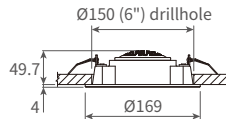

Illustration

Model

XC610-35WT