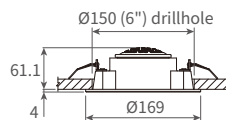

XC610-35 16W LED Down Light

- Diffused

XC610-35WT-WW warm white

XC610-35WT-NW neutral white

XC610-35WT-CW cool white

XC640-35WT